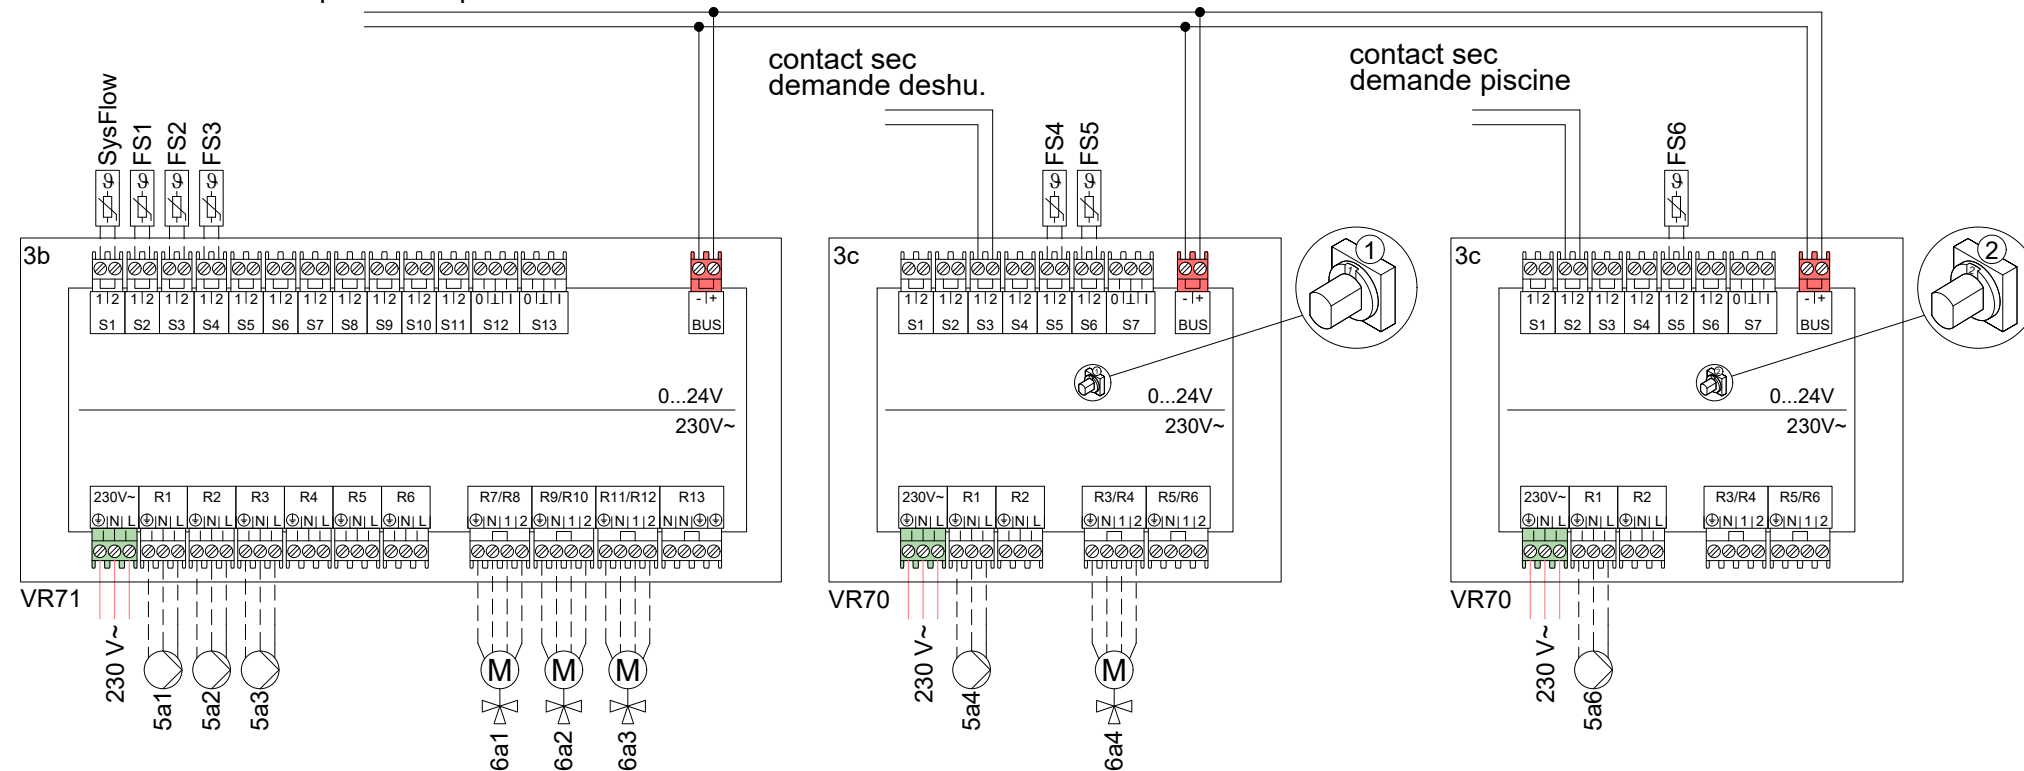

eBus venant du générateur, respectez les polarités

Attention, this principal scheme does not supersede a correct professional design of the system!  
This scheme does not include all necessary shut-off and safety devices for a right installation. The applicable national and international laws, regulations, standards and directives must be adhered to! Due to special object-related circumstances or potential differences in the installation environment (e.g. climatic conditions) it is recommended to involve a specialized planning agency.

drawn:	SDA	date:	01.03.2024
version no.	01.00	reference to	

Appliances:  
Controls: VRC720, VR92, VR70, VR71

Circuits: 4 x circuits radiateurs mélangés,  
1 x deshu, 1 x piscine