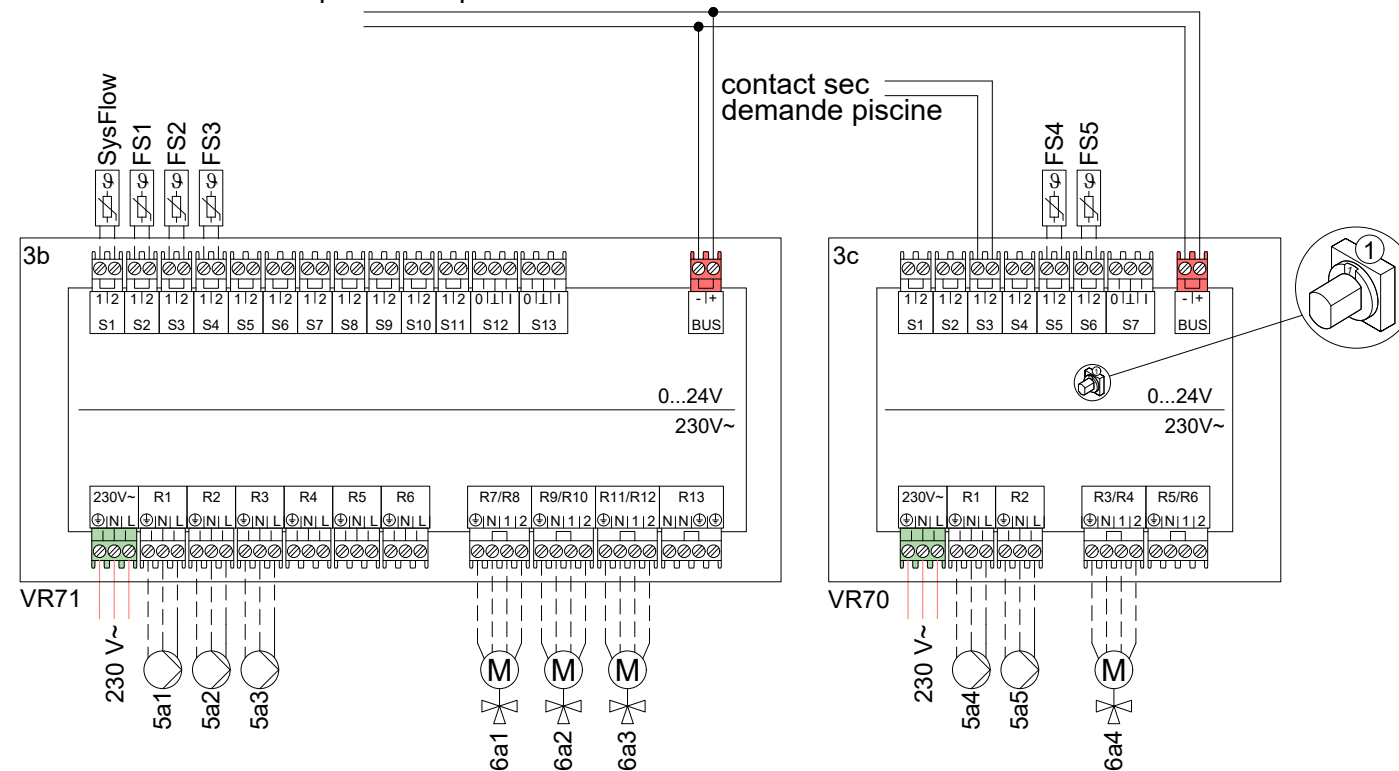

eBus venant du générateur,  
respectez les polarités

Attention, this principal scheme does not supersede a correct professional design of the system!  
This scheme does not include all necessary shut-off and safety devices for a right installation. The applicable national and international laws, regulations, standards and directives must be adhered to! Due to special object-related circumstances or potential differences in the installation environment (e.g. climatic conditions) it is recommended to involve a specialized planning agency.