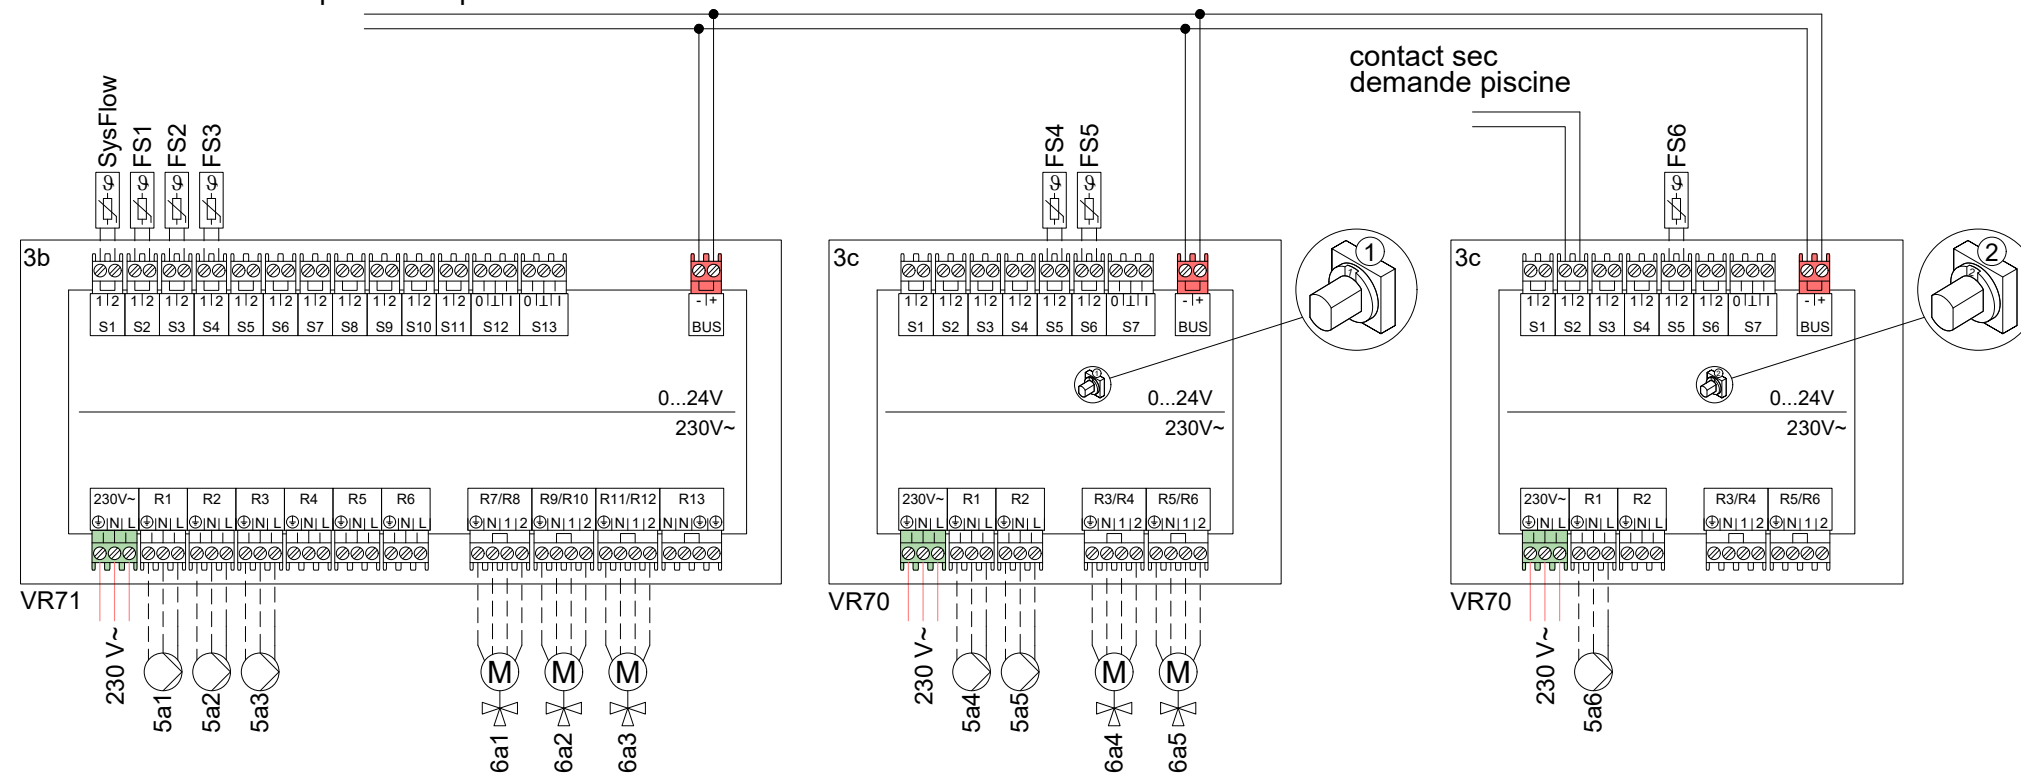

eBus venant du générateur, respectez les polarités

Attention, this principal scheme does not supersede a correct professional design of the system!  
 This scheme does not include all necessary shut-off and safety devices for a right installation. The applicable national and international laws, regulations, standards and directives must be adhered to! Due to special object-related circumstances or potential differences in the installation environment (e.g. climatic conditions) it is recommended to involve a specialized planning agency.

drawn:	SDA	date:	01.03.2024
version no.	01.00	reference to	

Appliances:  
 Controls: VRC720, VR92, VR70, VR71

Circuits: 5 x circuits radiateurs mélangés,  
 1 x piscine